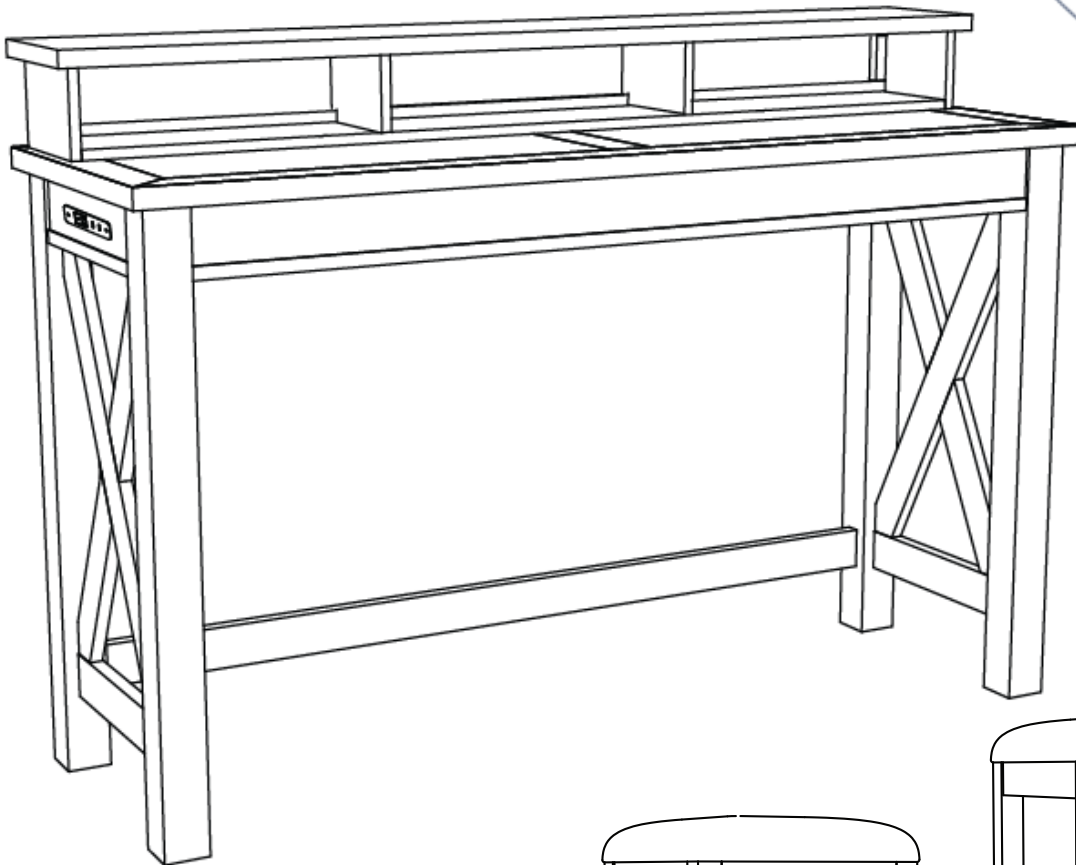

Assembly Manual

4 Piece Console & Stool Set

Model Number: 1D201

Item Number: 265247

THIS ASSEMBLY MANUAL CONTAINS IMPORTANT SAFETY INFORMATION.
PLEASE READ AND KEEP FOR FUTURE REFERENCE.

Questions or Comments?
We'd love to help with any questions or concerns.
Phone: 1-866-387-8065
Email: info@northridge-home.com
If you prefer, you may also contact us via our website:
www.northridge-home.com