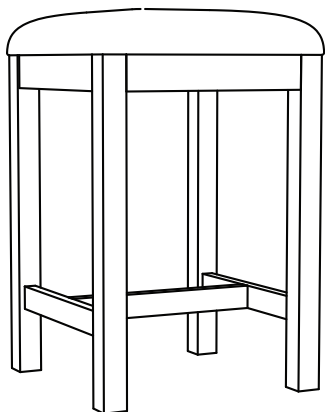

Assembly Manual

4 Piece Console & Stool Set

Model Number: 1D201

Item Number: 265247

THIS ASSEMBLY MANUAL CONTAINS IMPORTANT SAFETY INFORMATION.
PLEASE READ AND KEEP FOR FUTURE REFERENCE.

Questions or Comments?
We'd love to help with any questions or concerns.
Phone: 1-866-387-8065
Email: info@northridge-home.com
If you prefer, you may also contact us via our website:
www.northridge-home.com