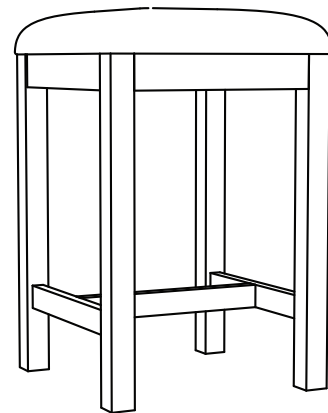

Assembly Manual

4 Piece Console & Stool Set

Model Number: 1D201

Item Number: 265247

THIS ASSEMBLY MANUAL CONTAINS IMPORTANT SAFETY INFORMATION.
PLEASE READ AND KEEP FOR FUTURE REFERENCE.

Questions or Comments?
We'd love to help with any questions or concerns.
Phone: 1-866-387-8065
Email: info@northridge-home.com
If you prefer, you may also contact us via our website:
www.northridge-home.com