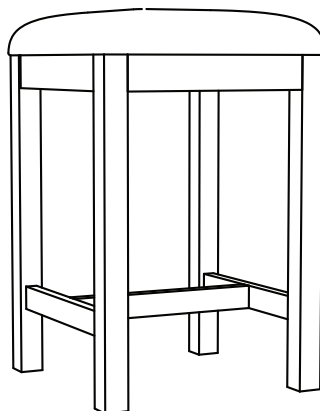

Assembly Manual

4 Piece Console & Stool Set

Model Number: 1D201

Item Number: 265247

THIS ASSEMBLY MANUAL CONTAINS IMPORTANT SAFETY INFORMATION.
PLEASE READ AND KEEP FOR FUTURE REFERENCE.

Questions or Comments?
We'd love to help with any questions or concerns.
Phone: 1-866-387-8065
Email: info@northridge-home.com
If you prefer, you may also contact us via our website:
www.northridge-home.com