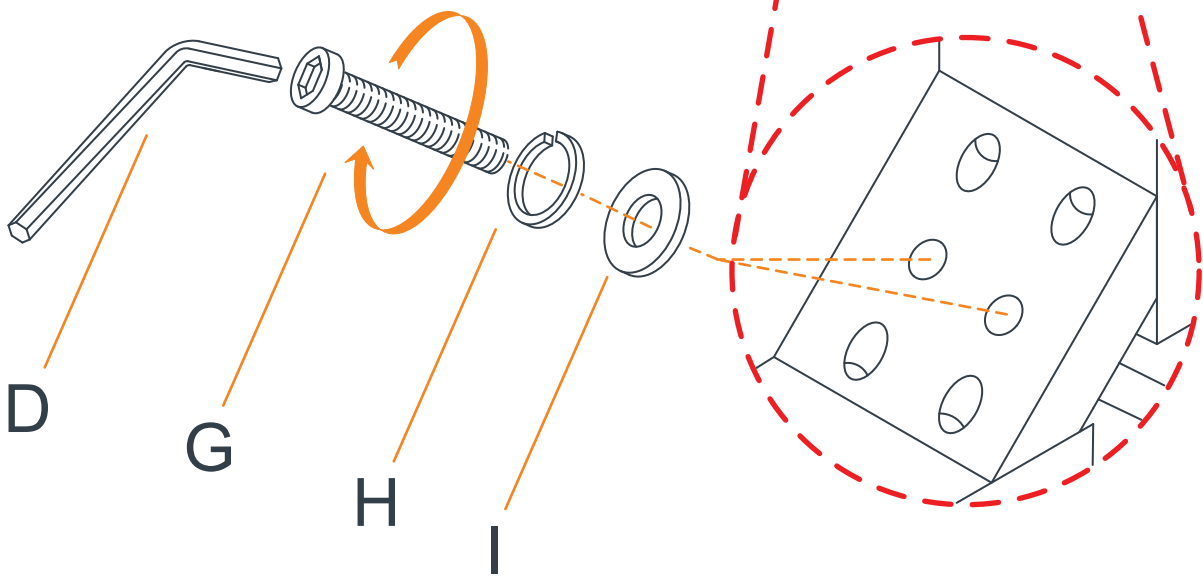

I x 10

x 8

Touch-up Pen
Crayon de retouche
Pluma para retoques

1

3

Care & Cleaning:

- Manufacturer recommends not to use furniture polishes or any other chemicals
- Furniture is for indoor use only; Temperature and humidity should be regulated
- Use only soft, damp cloth for cleaning
- Avoid direct sunlight as it can cause fading